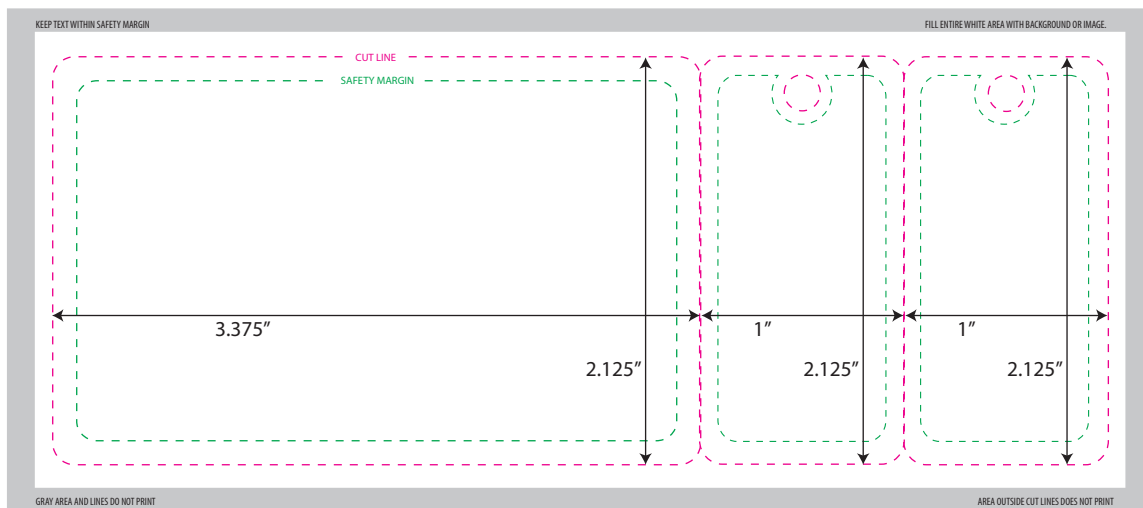

- Keep all text within safety margins.
- Shaded area defines the “bleed”.
- Fill the entire shaded area with your background color or image.
- Area outside of cut line does not print.

We'll be happy to answer your questions.
Chat with us at www.MINDBODYcards.com.

FRONT

BACK