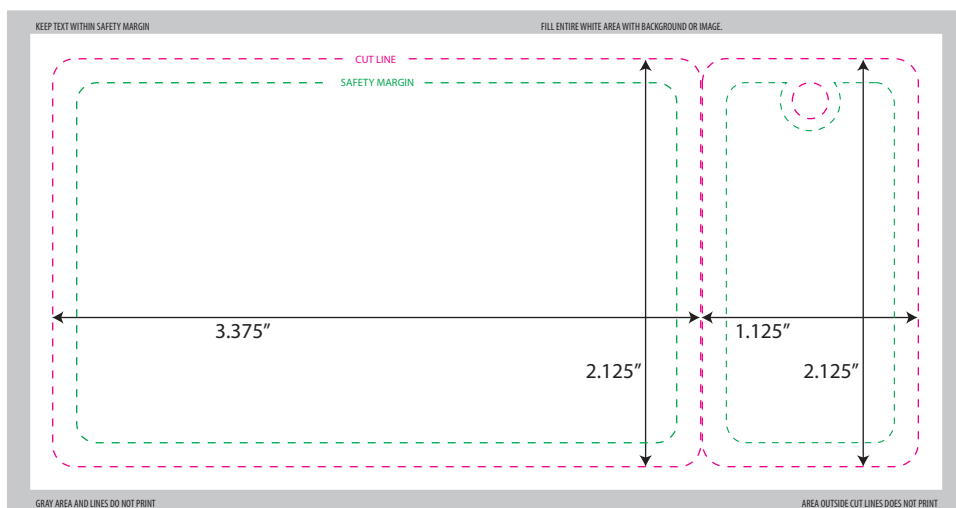

PREMIER PRINTING BY TELE-PAK

- Keep all text within safety margins.
- Shaded area defines the "bleed".
- Fill the entire shaded area with your background color or image.
- Area outside of cut line does not print.

We'll be happy to answer your questions.
Chat with us at www.MINDBODYcards.com.

FRONT

BACK