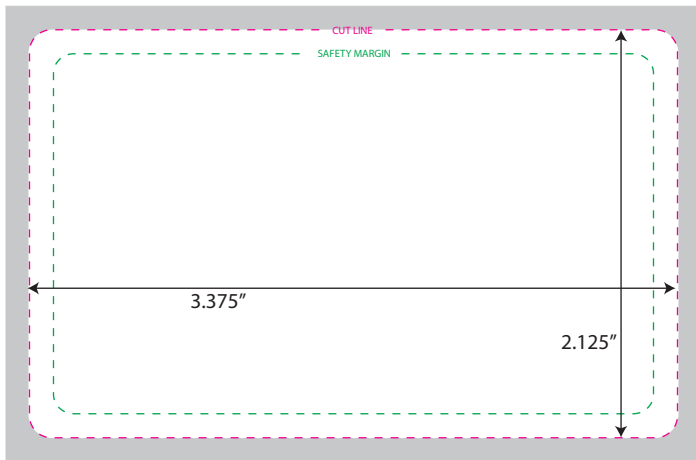

- Keep all text within safety margins.
- Shaded area defines the “bleed”.
- Fill the entire shaded area with your background color or image.
- Area outside of cut line does not print.

We'll be happy to answer your questions.
Chat with us at www.MINDBODYcards.com.

LANDSCAPE

FRONT