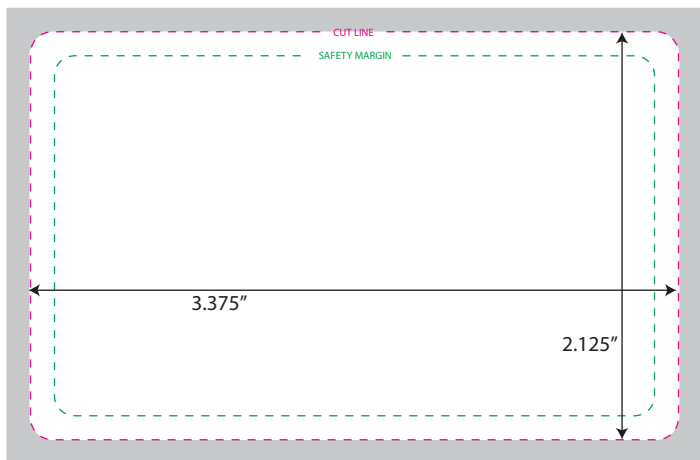

- Keep all text within safety margins.
- Shaded area defines the “bleed”.
- Fill the entire shaded area with your background color or image.
- Area outside of cut line does not print.

We’ll be happy to answer your questions.
Chat with us at www.MINDBODYcards.com.

LANDSCAPE

FRONT